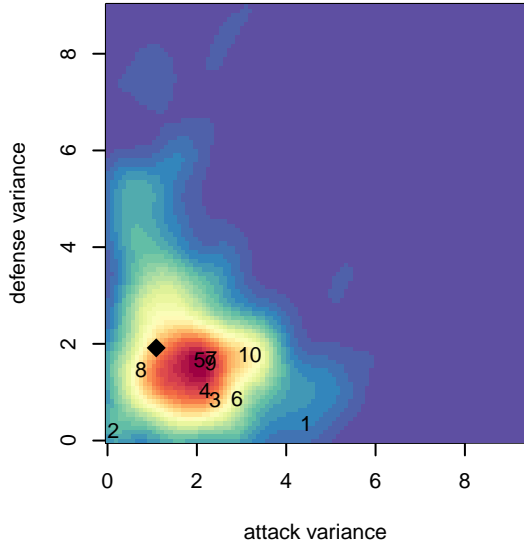

Crossfire OR WUSC Navy G05

Crossfire Oregon
 West Linn, OR
 G05 total strength=461
 attack=0.27 defense=0.35
 fall league = PTT G05 Div 2 Red
 spr league = Spr OYS G05 Div 2 Red

alt names used:
 WUSC 2005G Navy
 WUSC G2005 Navy
 WUSC 05G Navy
 WUSC GIRLS 2005 (OR)
 WUSC G05
 WUSC Girls 2005
 WUSC 05G Navy
 WUSC 05G Navy

**attack and defense variance (black dot)
relative to other teams
and top 10 in region**

**attack and defense rating
relative to others at age
and all opponents in last 13 months**

Performance relative to 13 month average