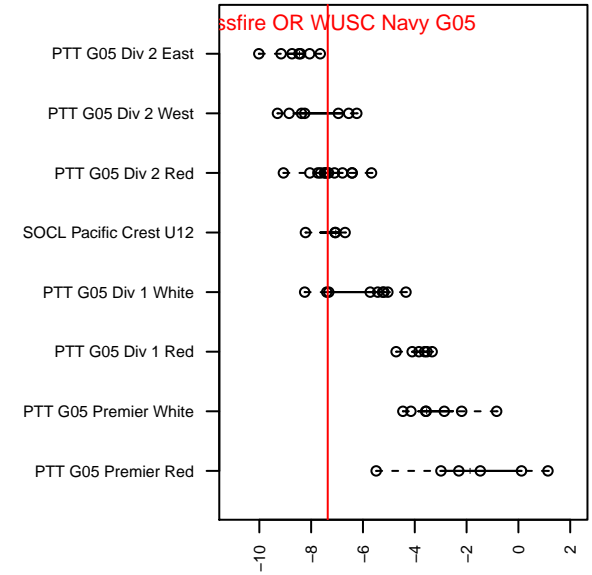

Crossfire OR WUSC Navy G05

Crossfire Oregon
 West Linn, OR
 G05 total strength=461
 attack=0.27 defense=0.35
 fall league = PTT G05 Div 2 Red
 spr league = Spr OYS G05 Div 2 Red

alt names used:
 WUSC 2005G Navy
 WUSC G2005 Navy
 WUSC 05G Navy
 WUSC GIRLS 2005 (OR)
 WUSC G05
 WUSC Girls 2005
 WUSC 05G Navy
 WUSC 05G Navy

**attack and defense variance (black dot)
relative to other teams
and top 10 in region**

**attack and defense rating
relative to others at age
and all opponents in last 13 months**

Performance relative to 13 month average