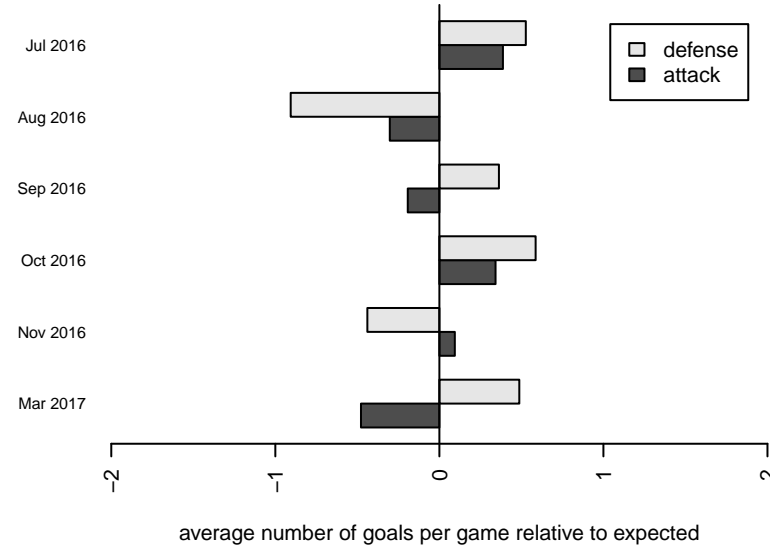

Performance relative to 13 month average