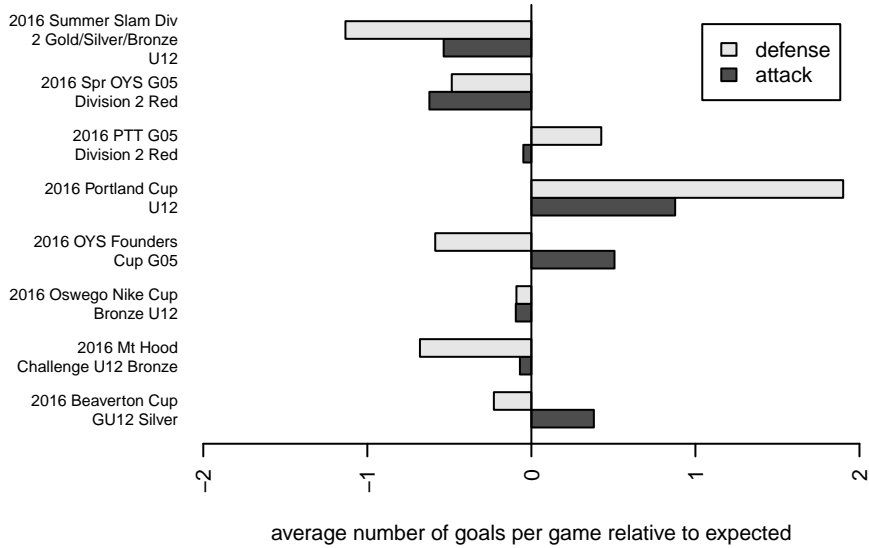

Crossfire OR WUSC Navy G05

Crossfire Oregon
 West Linn, OR
 G05 total strength=461
 attack=0.27 defense=0.35
 fall league = PTT G05 Div 2 Red
 spr league = Spr OYS G05 Div 2 Red

alt names used:
 WUSC 2005G Navy
 WUSC G2005 Navy
 WUSC 05G Navy
 WUSC GIRLS 2005 (OR)
 WUSC G05
 WUSC Girls 2005
 WUSC 05G Navy
 WUSC 05G Navy

Venues played:
 2016 Beaverton Cup GU12 Silver
 2016 Oswego Nike Cup Bronze U12
 2016 Portland Cup U12
 2016 Mt Hood Challenge U12 Bronze
 2016 Summer Slam Div 2 Gold/Silver/Bronze U
 2016 PTT G05 Division 2 Red
 2016 OYS Founders Cup G05
 2016 Spr OYS G05 Division 2 Red

**attack and defense variance (black dot)
relative to other teams
and top 10 in region**

**attack and defense rating
relative to others at age
and all opponents in last 13 months**

Performance relative to 13 month average