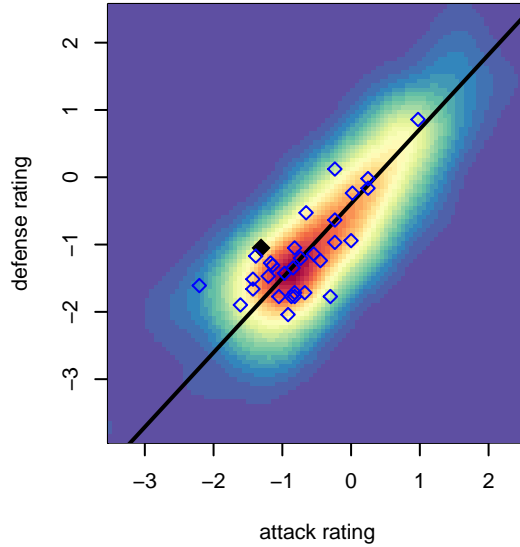

Crossfire OR WUSC Navy G05

Crossfire Oregon
 West Linn, OR
 G05 total strength=461
 attack=0.27 defense=0.35
 fall league = PTT G05 Div 2 Red
 spr league = Spr OYS G05 Div 2 Red

alt names used:
 WUSC 2005G Navy
 WUSC G2005 Navy
 WUSC 05G Navy
 WUSC GIRLS 2005 (OR)
 WUSC G05
 WUSC Girls 2005
 WUSC 05G Navy
 WUSC 05G Navy

**attack and defense variance (black dot)
relative to other teams
and top 10 in region**

**attack and defense rating
relative to others at age
and all opponents in last 13 months**

Performance relative to 13 month average