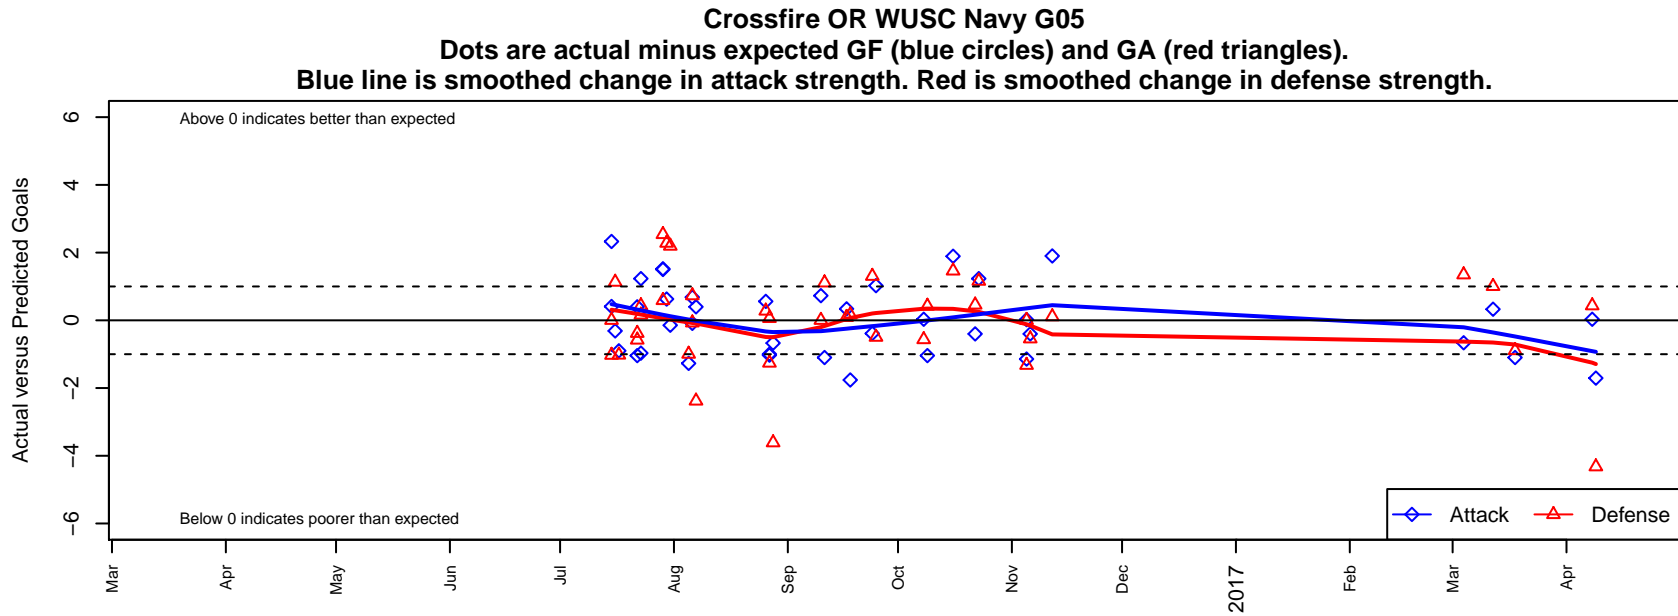

Crossfire OR WUSC Navy G05

Crossfire Oregon
 West Linn, OR
 G05 total strength=461
 attack=0.27 defense=0.35
 fall league = PTT G05 Div 2 Red
 spr league = Spr OYS G05 Div 2 Red

alt names used:
 WUSC 2005G Navy
 WUSC G2005 Navy
 WUSC 05G Navy
 WUSC GIRLS 2005 (OR)
 WUSC G05
 WUSC Girls 2005
 WUSC 05G Navy
 WUSC 05G Navy

**attack and defense variance (black dot)
relative to other teams
and top 10 in region**

**attack and defense rating
relative to others at age
and all opponents in last 13 months**

Performance relative to 13 month average